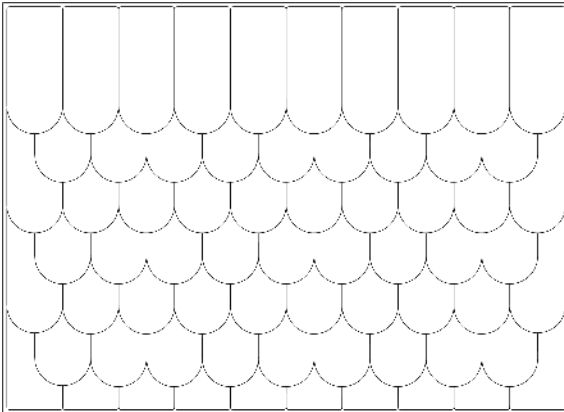

SAGA Framed

SAGA Framed allows for a quick & easy way to install Saga.

Saga is a hybrid acoustic product with excellent acoustic properties which doubles as a pinboard. The modern collection, inspired by traditional Scandinavian architecture, offers new possibilities for creative interior design.

Product	Article-ID	Size	Weight	Price
Saga Framed Round	SG-FRM-RND-120	120 x 84 cm	9 kg	450
Saga Framed Hexagon	SG-FRM-HEX-120	120 x 84 cm	9 kg	450
Saga Framed Diamond	SG-FRM-DIA-120	120 x 84 cm	9 kg	450
Saga Framed Drop	SG-FRM-DRP-120	120 x 84 cm	9 kg	450
Saga Framed Feather	SG-FRM-FTH-120	120 x 84 cm	9 kg	450
Saga Framed Traditional	SG-FRM-TRA-120	120 x 84 cm	9 kg	450
Saga Framed Straight	SG-FRM-STR-120	120 x 84 cm	9 kg	450

Installation

Hanging on the wall with two screws & plug (included).

Product Information

www.nordgrona.com/saga-framed